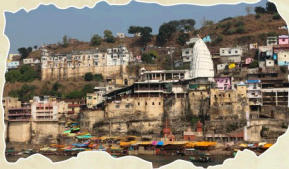

PLACES FOR TOURIST'S INTEREST

DISTANCE FROM UJJAIN

OMKARESHWAR JYOTIRLINGA

(one of the 12 revered Jyotirlingas)

143 KM