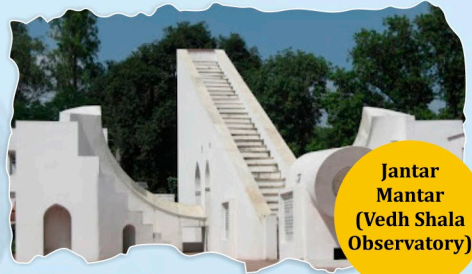

GST

GOODS AND SERVICES TAX

UJJAIN LOCAL TOUR & TEMPLE VISIT

16th March, 2024

DAY-2

Shri
Navgraha
Shani
Mandir

Jantar
Mantar
(Vedh Shala
Observatory)

Chintaman
Ganesh
Temple